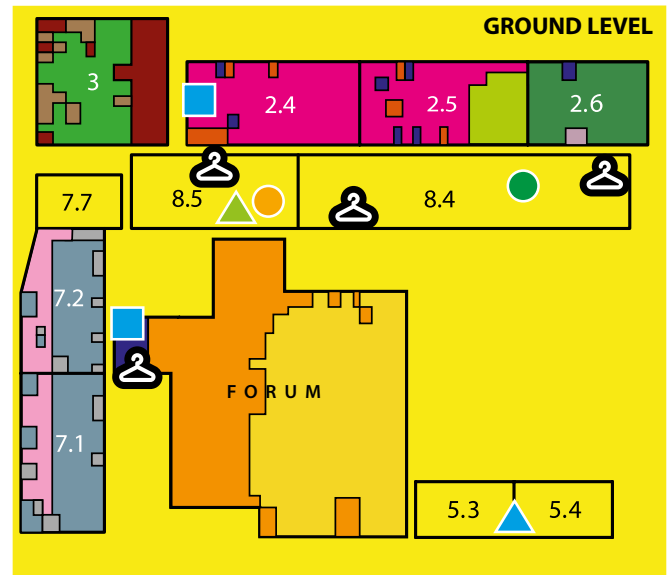

Expocentre Fairgrounds

- UPPER LEVEL
- MAIN LEVEL
- GROUND LEVEL

- **BUSINESS CENTRE**
  Pavilion 2 (Hall 1), Stand 21F60
- **TASTING COMMITTEE OF THE BEST PRODUCT COMPETITION OF THE MINISTRY OF AGRICULTURE OF THE RUSSIAN FEDERATION**
  Pavilion 8 (Hall 4), Stand 84A90
- **THE RUSSIAN WINE CORNER. THE CENTRE OF WINE CULTURE. THE DISPLAY OF THE PRODEXPO WINE GUIDE WINNERS**
  Pavilion 8 (Hall 1), Stand 81C60
- **THE CRAFT BEER CORNER**
  Pavilion 1, Upper Level, Stand 12D10
- **DISPLAYS OF WINNERS IN THE PRODEXPO, PRODEXTRAPACK INNOVATIVE PRODUCT COMPETITION**
  Pavilion 1
- **THE EMPLOYMENT CENTRE**
  Pavilion 8 (Hall 5), Stand 85C10
- **CENTRE OF PRESS AND PROMOTION**
  Pavilion 8 (Hall 5), Stand 85A20
- **PRESS CENTRE FOR MASSMEDIA**
  Congress Centre
- **CENTRE OF RETAIL CHAINS**
  Pavilion 1, Upper Level, Stand 12A10
- **CHAINS' WHOLESALE CENTRE**
  Pavilion 5 (Halls 3, 4)
- **GLASS HIRE**
  Pavilion 8 (Hall 1), Stand 81A40
- **RETAIL.RU STUDIO**
  Pavilion 1, Upper Level, Stand 12A10
- **MESS HALL**
  Pavilion 1 (Upper Level, Stand 12C10), Pavilion 2 (Hall 1, Stand 21F10, Hall 3, Stand 23B80, Hall 4, Stand 24B05), Pavilion 7 (Hall 6, Stand 76A50), Pavilion 8 (Hall 3, Stands 83C90, 83C92), Forum Pavilion (Stand FW020)
- **CLOAKROOM**
  Pavilion 1, Upper Level, Pavilion 8 (Halls 4, 5), Forum Pavilion
- **PRODEXPO MANAGEMENT OFFICE SERVICE-BUREAU, Pavilion 4**

MAIN LEVEL