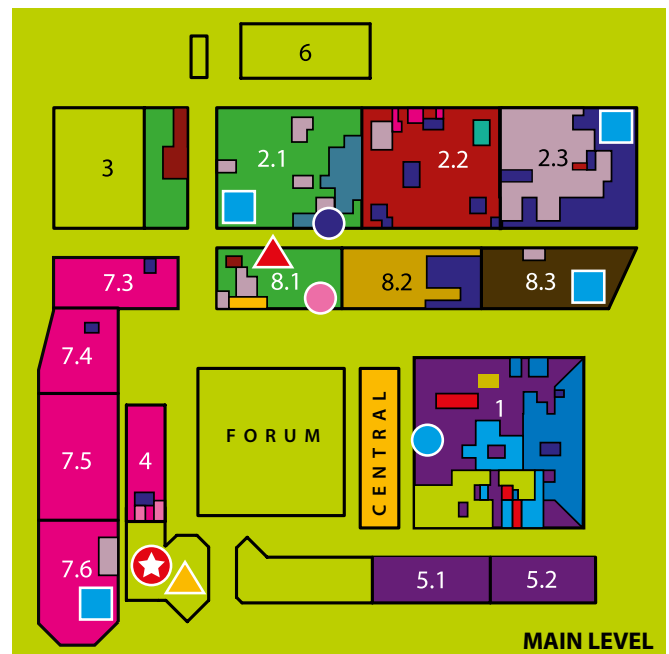

## Expocentre Fairgrounds

PAVILION 1  
(UPPER LEVEL)

- UPPER LEVEL
- MAIN LEVEL
- GROUND LEVEL

- BUSINESS CENTRE**  
Pavilion 2 (Hall 1), Stand 21F60
- TASTING COMMITTEE OF THE BEST PRODUCT COMPETITION OF THE MINISTRY OF AGRICULTURE OF THE RUSSIAN FEDERATION**  
Pavilion 8 (Hall 4), Stand 84A90
- THE RUSSIAN WINE CORNER. THE CENTRE OF WINE CULTURE. THE DISPLAY OF THE PRODEXPO WINE GUIDE WINNERS**  
Pavilion 8 (Hall 1), Stand 81C60
- THE CRAFT BEER CORNER**  
Pavilion 1, Upper Level, Stand 12D10
- DISPLAYS OF WINNERS IN THE PRODEXPO, PRODEXTRAPACK INNOVATIVE PRODUCT COMPETITION**  
Pavilion 1
- THE EMPLOYMENT CENTRE**  
Pavilion 8 (Hall 5), Stand 85C10
- CENTRE OF PRESS AND PROMOTION**  
Pavilion 8 (Hall 5), Stand 85A20
- PRESS CENTRE FOR MASSMEDIA**  
Congress Centre
- CENTRE OF RETAIL CHAINS**  
Pavilion 1, Upper Level, Stand 12A10
- CHAINS' WHOLESALE CENTRE**  
Pavilion 5 (Halls 3, 4)
- GLASS HIRE**  
Pavilion 8 (Hall 1), Stand 81A40
- RETAIL.RU STUDIO**  
Pavilion 1, Upper Level, Stand 12A10
- MESS HALL**  
Pavilion 1 (Upper Level, Stand 12C10), Pavilion 2 (Hall 1, Stand 21F10, Hall 3, Stand 23B80, Hall 4, Stand 24B05), Pavilion 7 (Hall 6, Stand 76A50), Pavilion 8 (Hall 3, Stands 83C90, 83C92), Forum Pavilion (Stand FW020)
- CLOAKROOM**  
Pavilion 1, Upper Level, Pavilion 8 (Halls 4, 5), Forum Pavilion
- PRODEXPO MANAGEMENT OFFICE SERVICE-BUREAU, Pavilion 4**